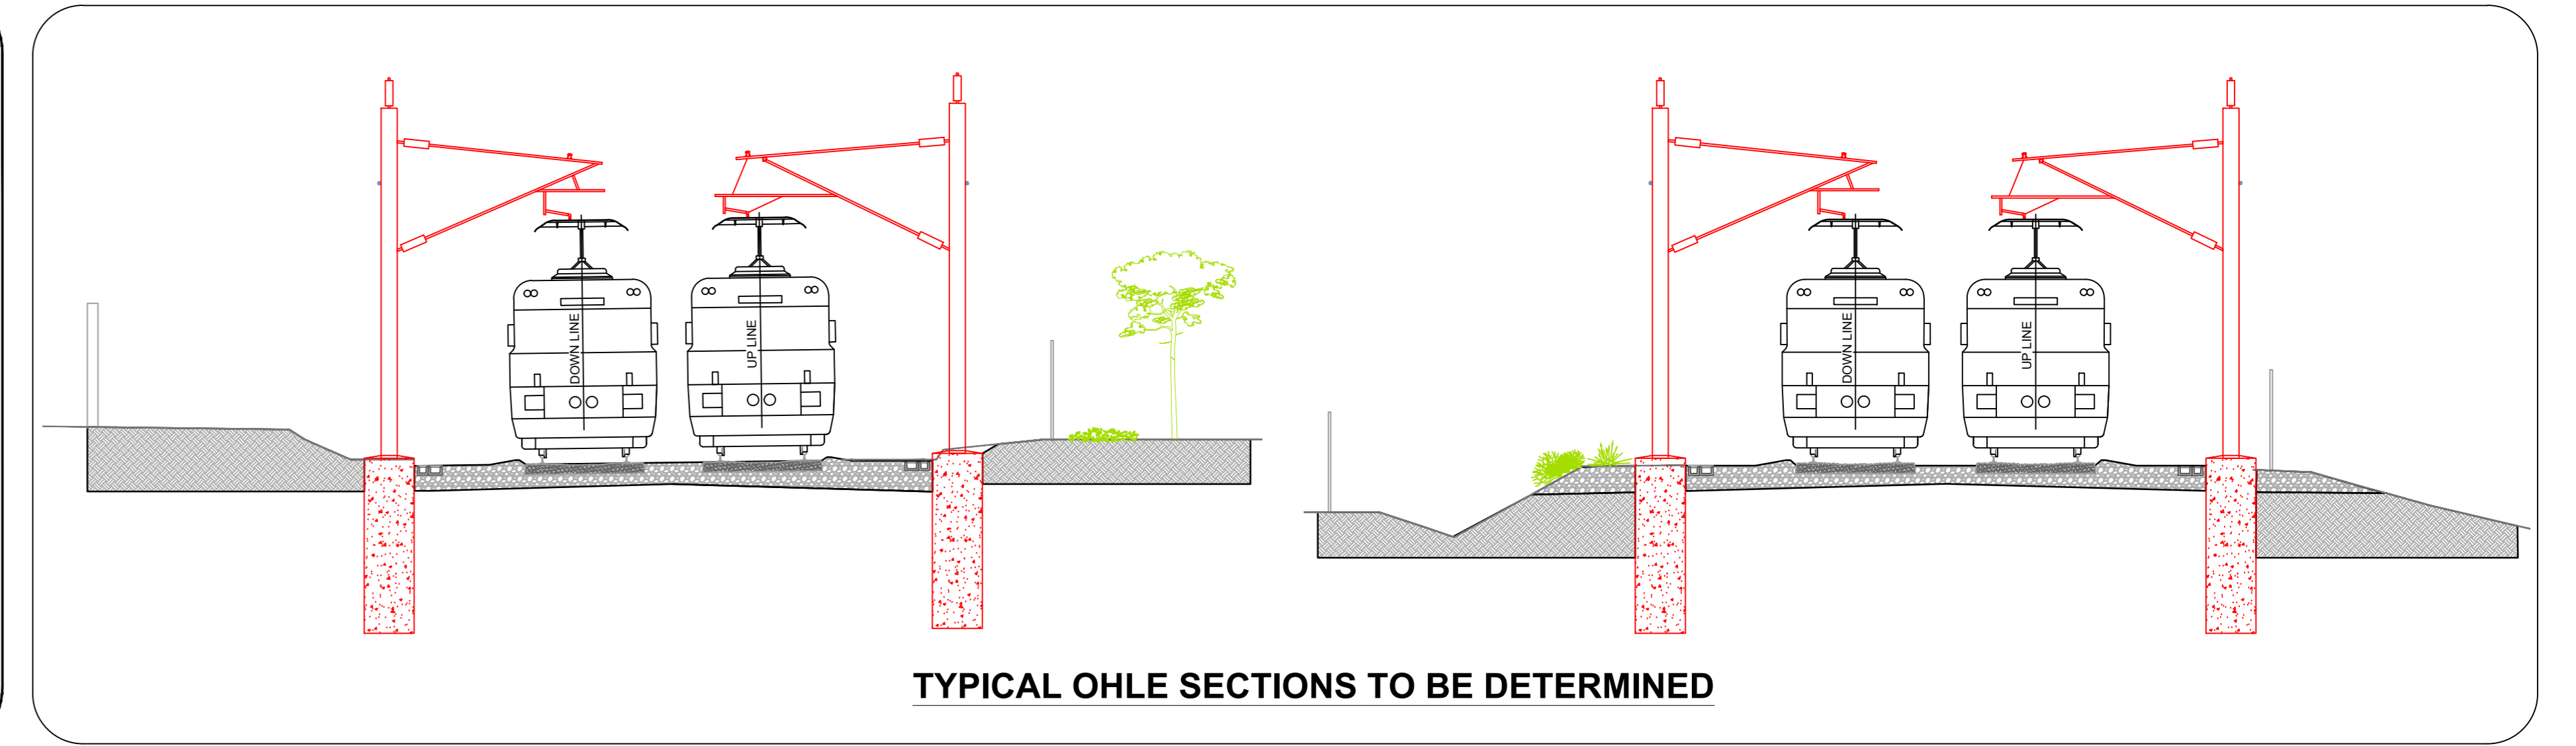

Client:

Consultant:

Project:

Drawing Title: **OPTIONS SELECTION - SCHEMATIC LAYOUT**
Sheet 19 of 39

Scale: 1:1,250 @ A0

Drawing Number:	Project:	Originator:	Discipline:	Location:	Type:	Role:	Number:	Phase:
P/101088	MAY	MDC	CIV	ROUT	DR	V	0019	B

Date: May 2021 | Job No: P/101088 | Status: S4 - Suitable for Acceptance | Rev: V 01 | Sheet: 19 of 39